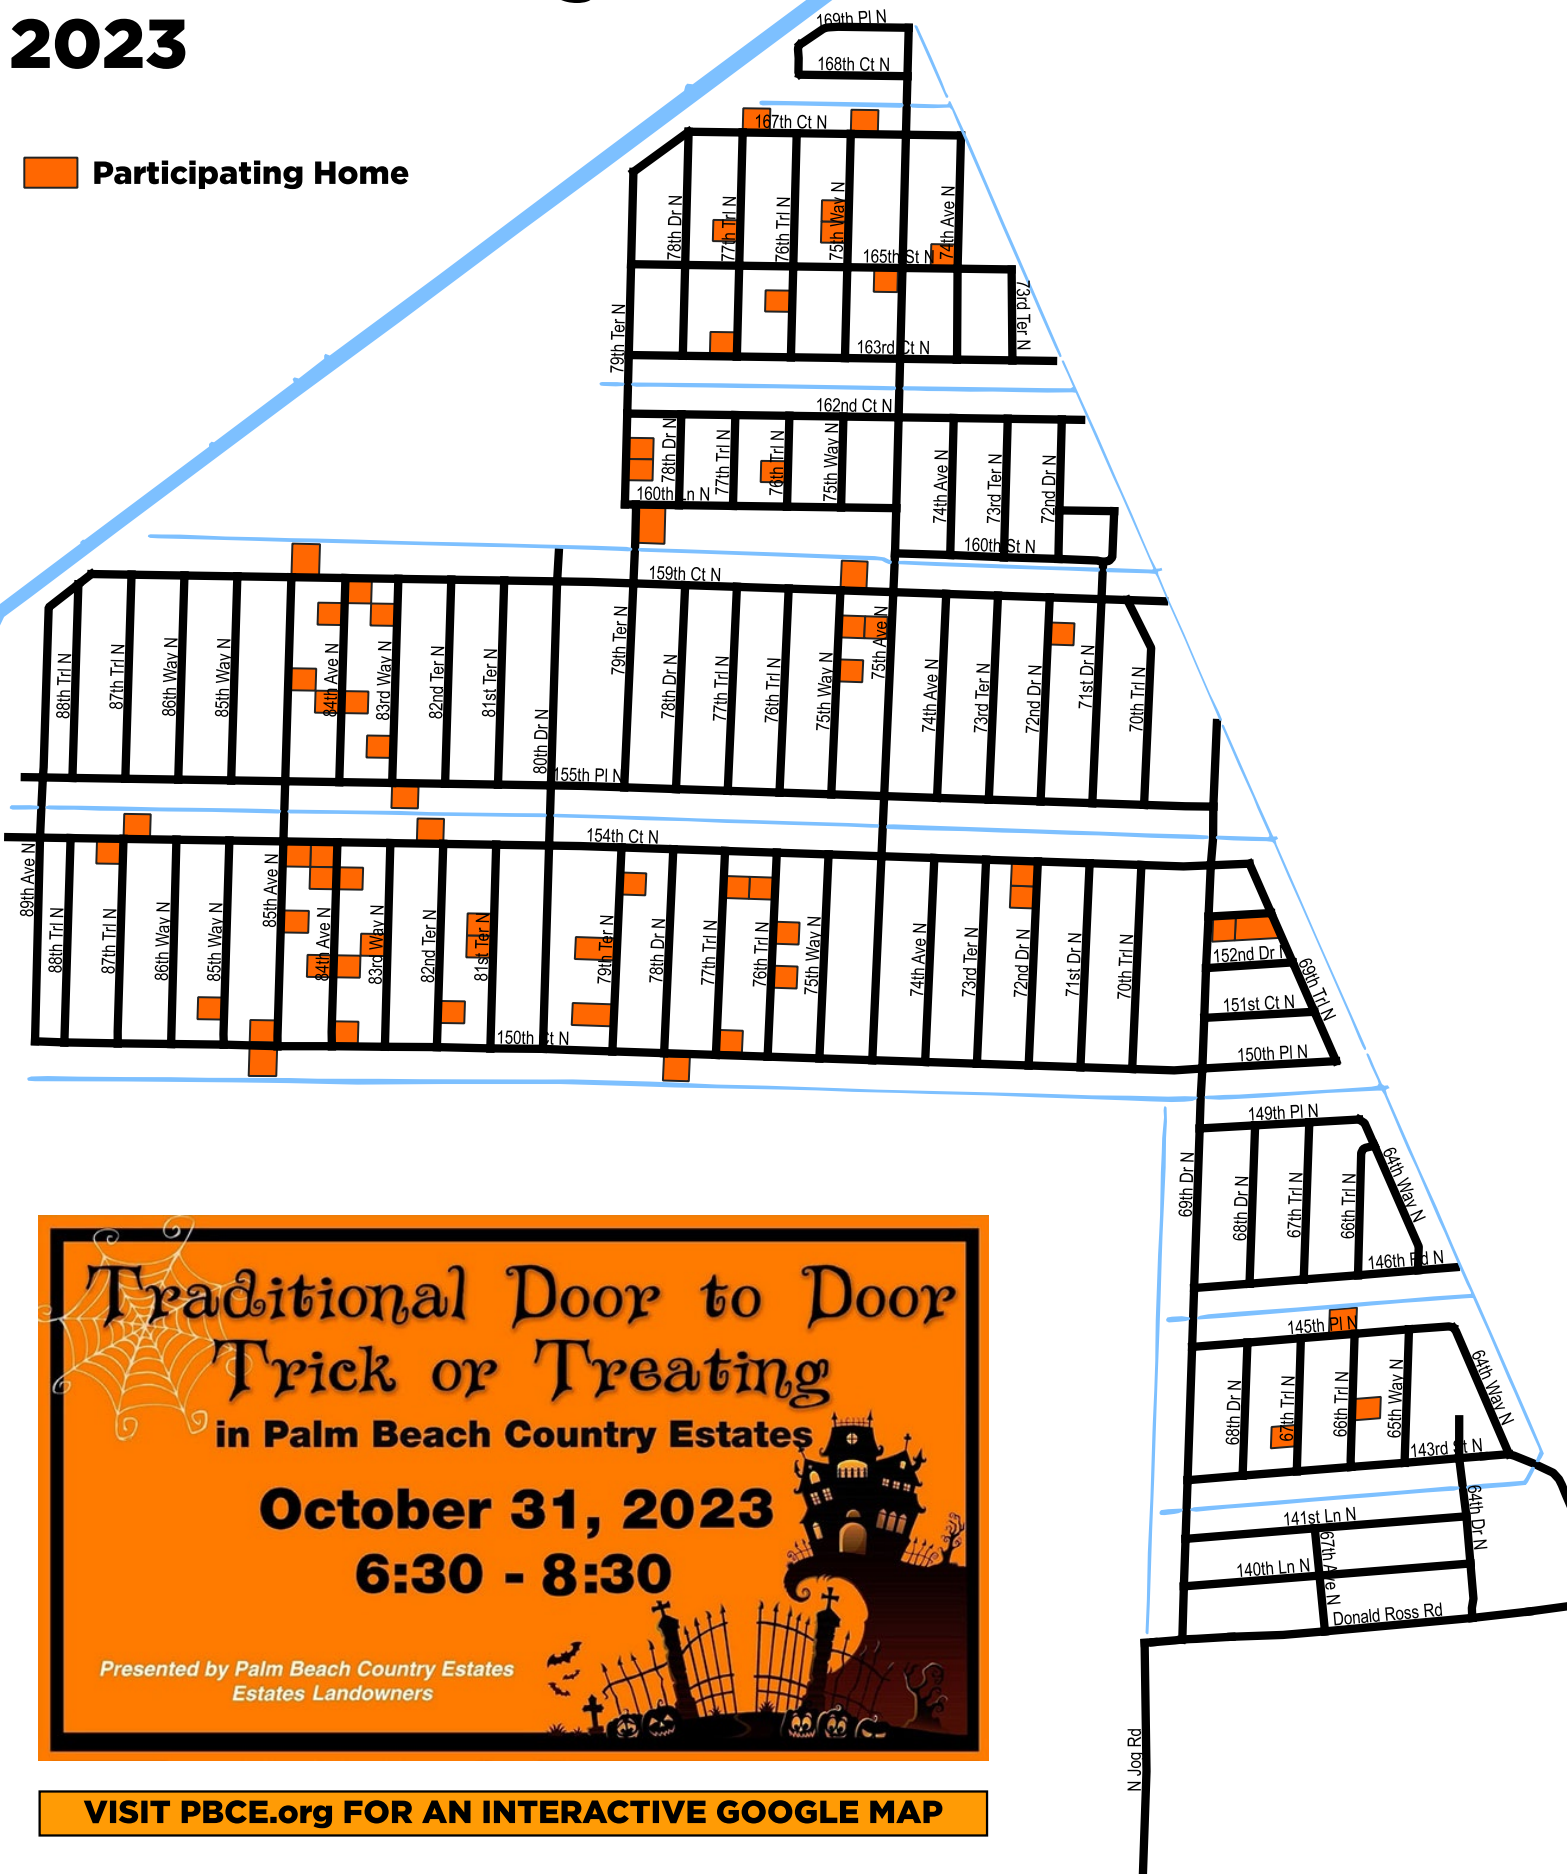

PBCE Halloween Trick-or-Treating 2023

 Participating Home

**Traditional Door to Door
Trick or Treating**
in Palm Beach Country Estates
October 31, 2023
6:30 - 8:30

Presented by Palm Beach Country Estates
Estates Landowners